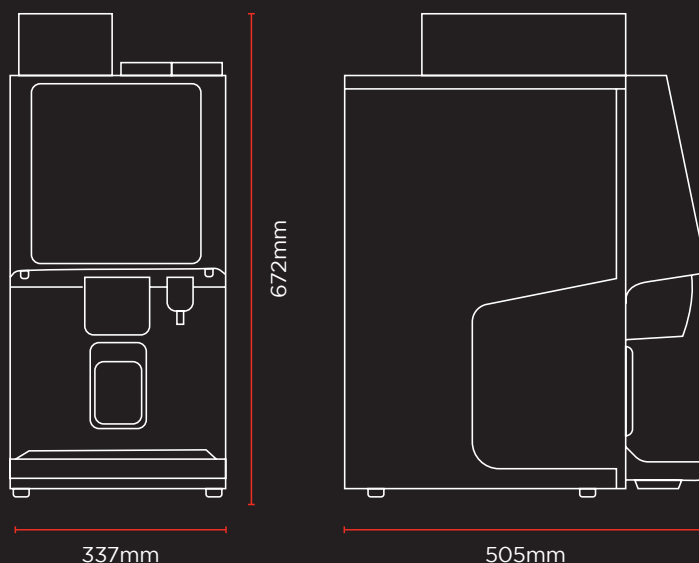

FEATURES

Cups per day	150
Number of selections	12
Number of hoppers	1
Number of powder canisters	2
Bean capacity	1200g
Milk powder capacity	600g
Chocolate powder capacity	800g
Boiler capacity	700cc
Hot water spout	✓
Removable tray	✓
Cup holder positions	2
Time doser	✓
Distance selection	✓
Voltage	230v
Max power	1800w

DIMENSIONS

WEIGHT

DISTANCE SELECTION TECHNOLOGY

Distance Selection Technology allows users to select a drink of their choice without having any contact with the surface of the machine. By simply hovering their finger, from a distance of up to 2cms, over their desired selection on the screen, users can enjoy their favourite drinks safely and hygienically.