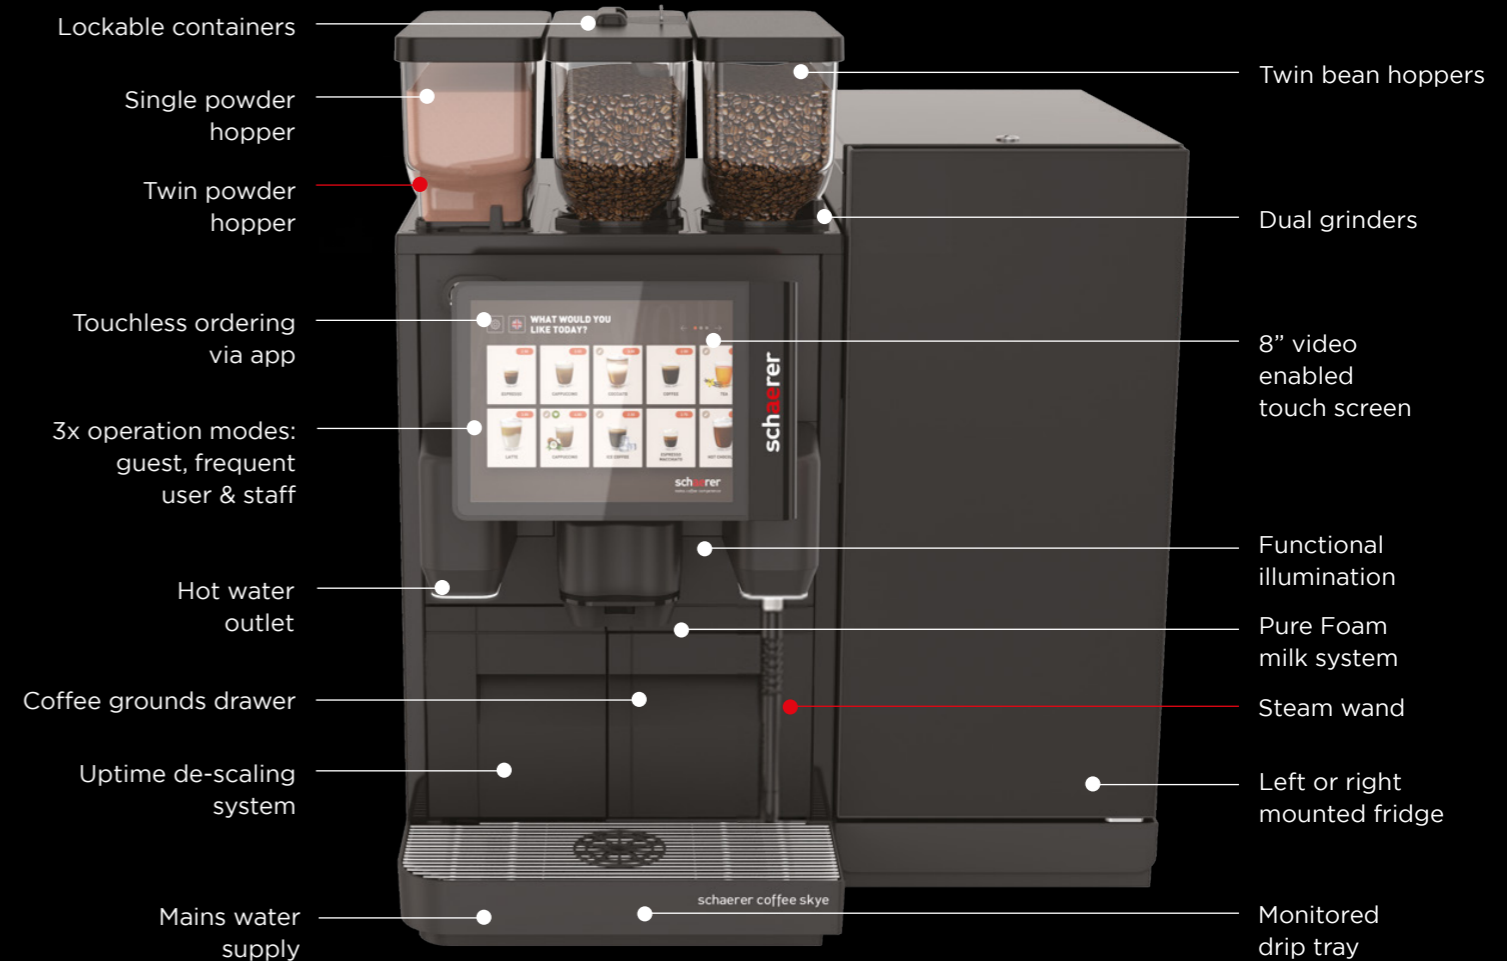

Schaerer Coffee Skye

The Schaerer Coffee Skye will completely transform the break area in your workplace. The compact and sleek design sits perfectly on any countertop, without sacrificing high performance or quality. Easy to use for staff and visitors, with 3 operation modes, your coffee breaks will never be the same.

PURE FOAM

Choose between hot or cold milk and customise your milk foam type with the Pure Foam pumped milk system. Enjoy creamy, fine-pored milk foam that's warmed to absolute perfection.

FUNCTIONAL ILLUMINATION

The colour-coded functional lights found on the sides of the central outlets will indicate whether the machine is ready to use, requires refilling/cleaning, or if there is an error.

3 INTEGRATED OPERATION MODES

The easy-to-use 8-inch touch screen display features three different operational modes depending on the user - Guest, Frequent User, and Staff.

TWIN TOPPING CONTAINER

With an optional twin topping container, you can broaden your beverage offering by filling your Skye with different powders, such as Hot Chocolate and Chai Latte.

MACHINE FEATURES

- Standard features
- Optional features

“

The creamy milk foam is fine-pored with a 60% foam content, creating soft peaks that produce barista-style cappuccino and latte.”