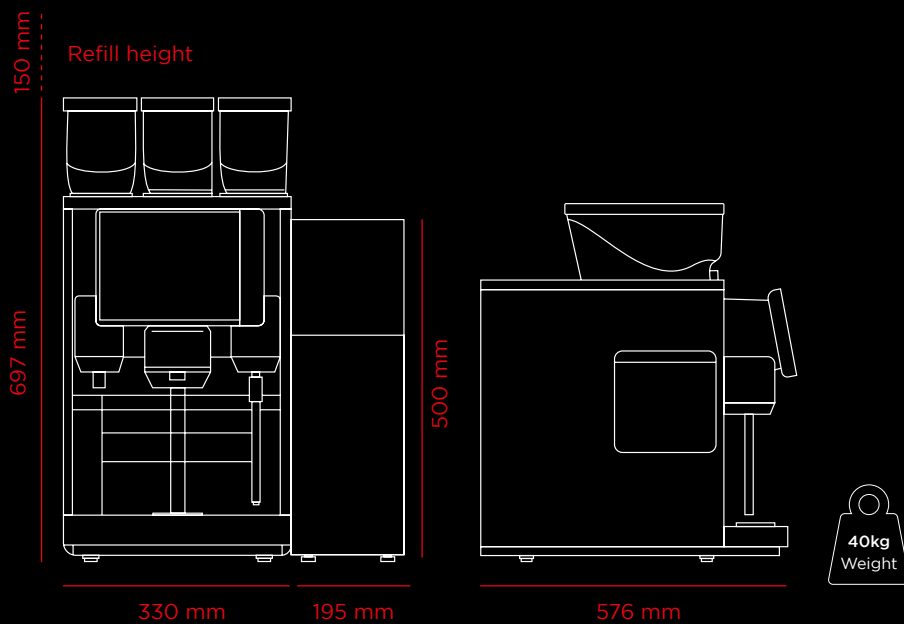

Specification

Product ID	SCHRC SKYE
Cups per Day	Up to 180
Drink Configurations	Over 100
Standard Drinks Configuration	White coffee, Americano, Latte, Cappuccino, Flat white, Espresso, Hot Chocolate, Mocha, Choco Milk, Hot Water, Macchiato, Cortado, Hot Milk Shot, Hot Water Shot
Milk	Fresh milk Pure Foam system
Coffee Bean Capacity	2x 750g
Energy	2x 13amp AC plug sockets
Water	Mains fed water supply, mains waste