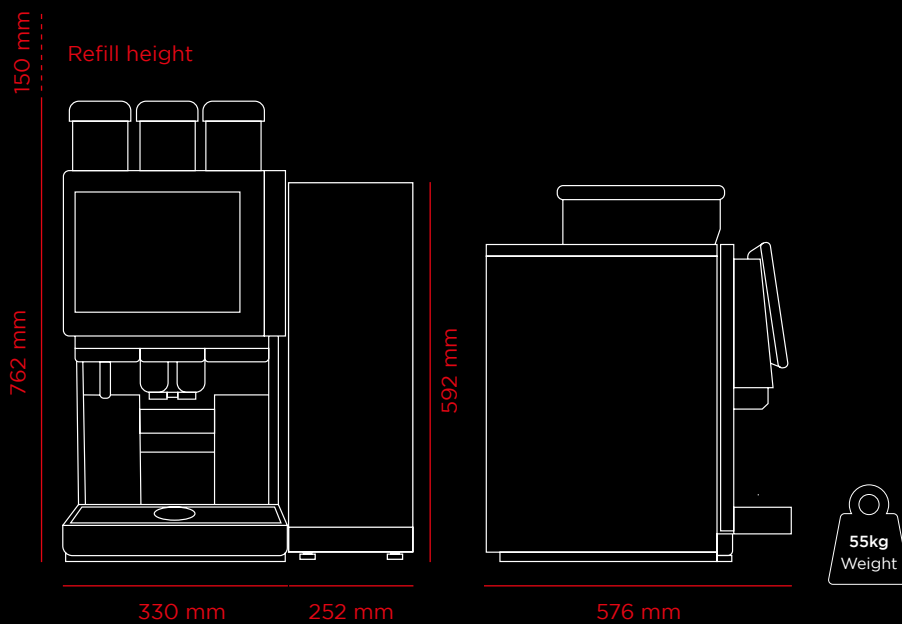

Technical Information

Specification

Product ID	SCHRCSOUL12
Cups per Day	Up to 250
Drink Configurations	Over 100
Standard Drinks Configuration	Espresso, Double Espresso, Ristretto, Espresso Macchiato, Cappuccino, Latte, Café Crema, Flat White, Americano, Cortado, Chocolate, Chocc Milk, Mocha, Hot Milk Foam, Cold Milk Foam
Milk	Twin Fresh Milk
Coffee Bean Capacity	2 x 1200g
Energy	2x 13amp AC plug sockets
Water	Mains fed water supply, mains waste