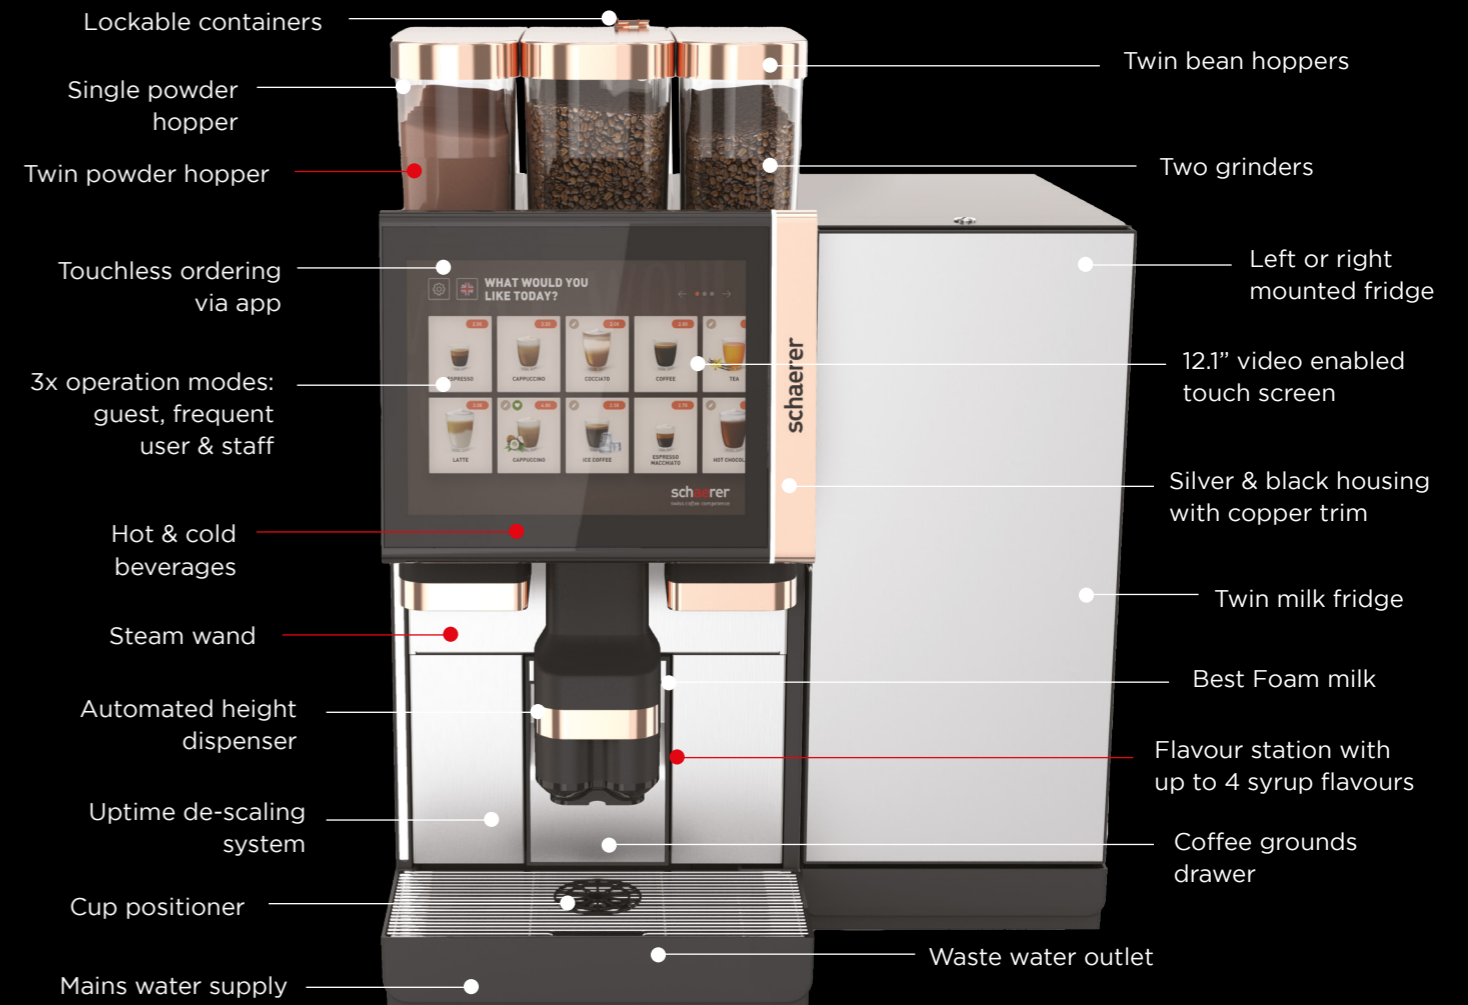

BEST FOAM

Arguably the best milk system on the market, the Schaerer 12's Best Foam technology creates barista-quality drinks with a smooth, creamy finish.

DRINK CUSTOMISATION

What really differentiates the Soul 12 from other automated bean to cup coffee machines is the extensive drinks customisation options. Twin bean hoppers enable users to choose their bean type, they can then select the dosage strength and their choice of milk thanks to the dual milk fridge. An optional Flavour Station elevates the options further by adding the option of four different syrups directly to your drink with no mess or fuss.

EXTRA LARGE SCREEN

Equipped with a large 12.1" high-res touch-screen that's ideal for self-service and can play advertising videos when not in use.

INTUITIVE USER MODES

Provide regular users with short cuts to their favourite drinks, or new users with an intuitive step-by-step guide. Ideal for self-service environments, the Schaerer 12 is also exceptionally easy to use and maintain, with intuitive user guidance, quick selection and automated cleaning programmes.

MACHINE FEATURES

- Standard features
- Optional features

“

The crème de la crème of bean to cup coffee machines, the Schaerer Coffee Soul 12 offers true barista quality beverages at the touch of a button”